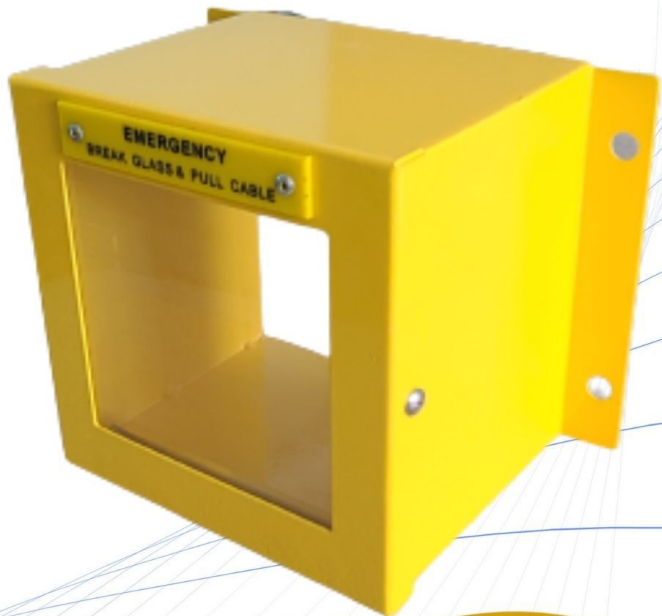

# EMERGENCY BOX FOR ESV

The Emergency Box is used as a tool to safeguard the pull cable that triggers the Emergency Shut Off Valve. In the event of an emergency, break the glass and pull the handle to shut the valve.

Material: Metal

Glass & Pull Handle Provided

Pull Cable Not Provided